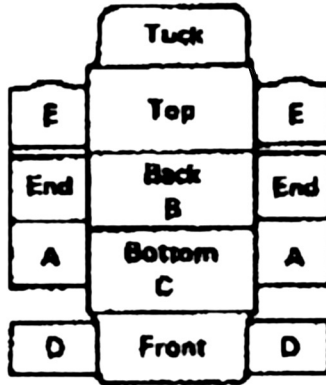

THE INDESTRUCTO

FOLDS TOGETHER IN FOUR SECONDS IN THREE EASY STEPS. PLEASE FOLLOW THE DRAWINGS BELOW... AFTER FOLDING 15 YOU WILL BE AN EXPERT.

STEP No. 1

FOLD FLAPS -A- STRAIGHT UP AND THEN INTO CENTER

STEP No. 1

FOLD BOTTOM FLAP -C- Up AND FOLD FLAPS -D- 110° SO THEY WILL GO INSIDE

STEP No. 3

FOLD LOCKING TABS -E- DOWN AND LOCK INTO BOTTOM