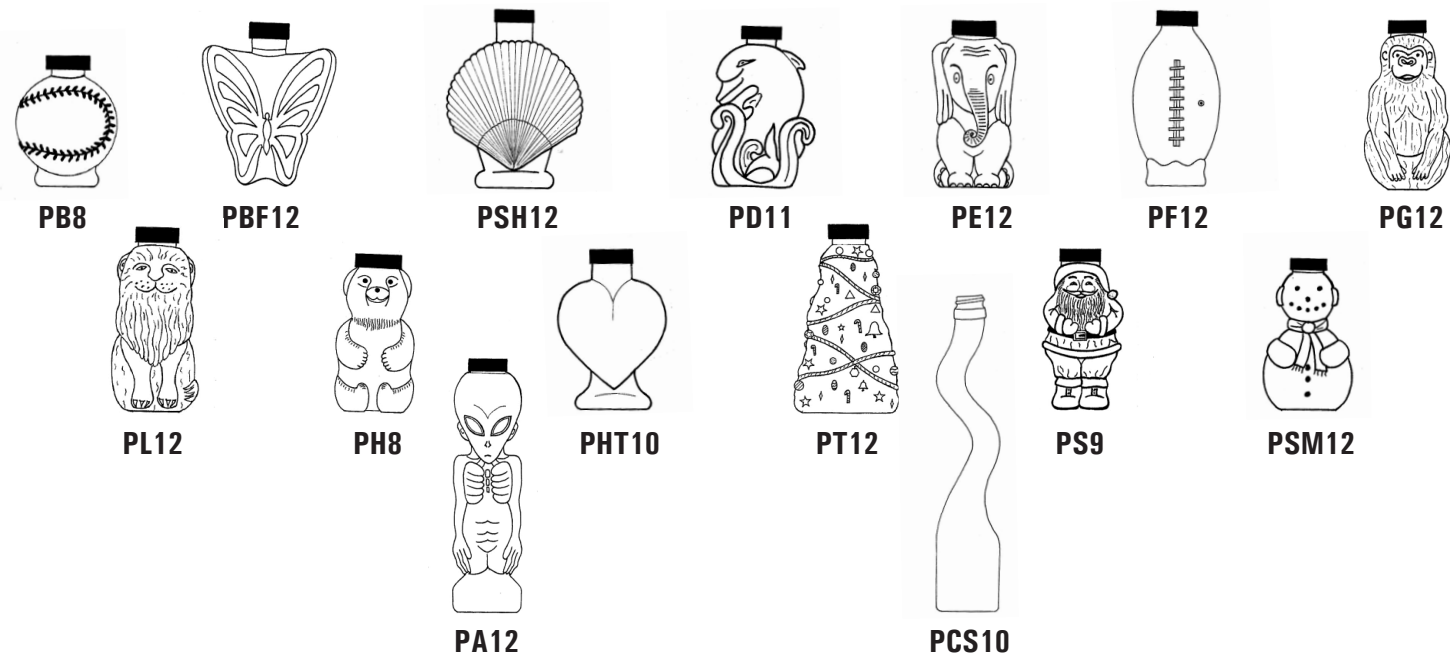

Plastic Large Shapes	1-11	12-71	72-143	144-499	500+
PB8 - Baseball 8 oz (4 1/2")	1.25	1.02	0.98	0.95	0.90
PBF12 - Butterfly 12 oz (5 1/2")	1.25	1.02	0.98	0.95	0.90
PSH12 - Shell 12 oz (5 1/2")	1.25	1.02	0.98	0.95	0.90
PHT10 - Heart 10 oz (5 1/2")	1.25	1.02	0.98	0.95	0.90
PD11 - Dolphin 11 oz (5 1/2")	1.25	1.02	0.98	0.95	0.90
PE12 - Elephant 12 oz (5 3/4")	1.25	1.02	0.98	0.95	0.90
PF12 - Football 12 oz (6")	1.25	1.02	0.98	0.95	0.90
PK9 - Scooby Dog 9 oz (6")	1.25	1.02	0.98	0.95	0.90
PG12 - Gorilla 12 oz (5 3/4")	1.25	1.02	0.98	0.95	0.90
PL12 - Lion 12 oz (5 3/4")	1.25	1.02	0.98	0.95	0.90
PG7 - Gator 7 oz (5 1/4")	1.25	1.02	0.98	0.95	0.90
PZ3 - Zig Zag 3 oz (6 3/4")	1.25	1.02	0.98	0.95	0.90
PF84 - Figure "8" 4 oz (6 3/4")	1.25	1.02	0.98	0.95	0.90
PBU8 - Bubble 8 oz (7 1/2")	1.25	1.02	0.98	0.95	0.90
PBB4 - Bowling Ball 4 oz (5")	1.25	1.02	0.98	0.95	0.90
PMK14 - Monkey 14 oz (4 3/8")	1.25	1.02	0.98	0.95	0.90
PO14 - Owl 14 oz (5")	1.25	1.02	0.98	0.95	0.90
PH8 - Bear 8 oz (5 1/2")	0.99	0.85	0.79	0.75	0.69
PA12 - Tall Alien 12 oz (9 1/2")	1.35	1.22	1.12	1.03	0.97
PTR16 - Train 16 oz (4 3/4")	1.35	1.22	1.12	1.03	0.97
PCS10 - Curvy Stretch 10 oz (11")	1.75	1.49	1.39	1.34	1.29
PTS12 - Tall Stretch 12 oz (12")	1.75	1.49	1.39	1.34	1.29
PS9 - Santa 9 oz (5 1/2")	1.25	1.02	0.98	0.95	0.90
PSM12 - Snowman 12 oz (5 1/4")	1.25	1.02	0.98	0.95	0.90
PT12 - Christmas Tree 12 oz (6 3/4")	1.25	1.02	0.98	0.95	0.90
PPM16 - Large Pumpkin 16 oz (4 1/4")	1.25	1.25	1.25	1.25	1.25

ALL PRICES INCLUDE CAPS OR CORKS!

Remember Sand Settles • Rule of Thumb: 1 oz of Liquid = 1.8 oz of Sand
Example: 5 oz Bottle Holds Approximately 9 oz of Sand